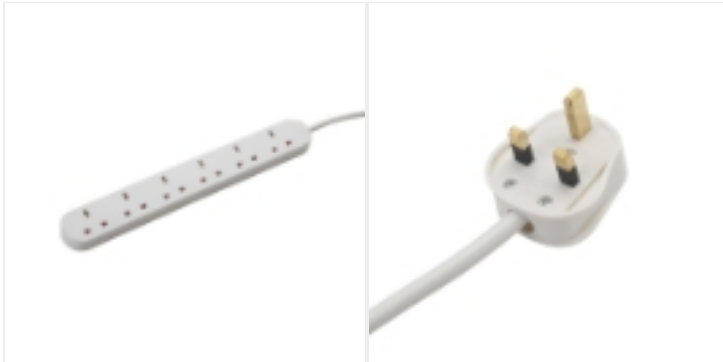

PRODUCT SPECIFICATION SHEET

Product Title: 2m 6 Way Power Extension Block - UK Plug to 6 x UK Sockets - White

Product Code: 27-6020 | Brand: **connektgear**

DESCRIPTION

Our 6 way power extension block is perfect for powering or charging multiple devices simultaneously - all from a single plug socket. The extended cable length gives you greater flexibility, allowing you to position your devices exactly where you need them for maximum convenience and comfort.

PRODUCT DETAILS

- Optional wall mounting holes (keyhole type at rear)
- Block conforms to BS1363/A
- Cable conforms to European Standard
- 13 amp fuse conforms to BS1362
- Manufactured under an ISO9001: 2000 quality system
- Lifetime warranty

TECHNICAL SPECIFICATIONS

- Connector 1: UK Plug
- Connector 2: 6 Gang UK Socket
- Plug: Fused at 13 amps
- Cable length: 2m
- Voltage rating: 250V
- Current rating: 13A
- Colour: White

PACKAGING SPECIFICATIONS