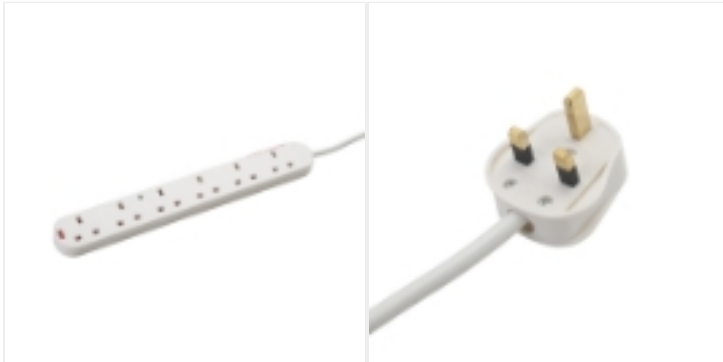

## PRODUCT SPECIFICATION SHEET

Product Title: 2m 6 Way Surge Protected Extension Block - UK Plug to 6 x UK Sockets - White

Product Code: 27-6020S | Brand: **connektgear**

---

### DESCRIPTION

Our 6 way power extension block is perfect for powering or charging multiple devices simultaneously - all from a single plug socket. The extended cable length gives you greater flexibility, allowing you to position your devices exactly where you need them for maximum convenience and comfort. It also has surge protection to ensure safe use.

### PRODUCT DETAILS

- Surge protection LED indicator
- Optional wall mounting holes (keyhole type at rear)
- Plug & mains distribution block conform to BS1363/A
- Cable conforms to European Standard
- 13 amp fuse conforms to BS1362
- Manufactured under an ISO9001: 2000 quality system
- Lifetime warranty

### TECHNICAL SPECIFICATIONS

- Connector 1: UK Plug
- Connector 2: 6 Gang UK Socket
- Plug: Fused at 13 amps
- Cable length: 2m
- Voltage rating: 250V
- Current rating: 13A
- Surge energy rated up to 375J
- Colour: White