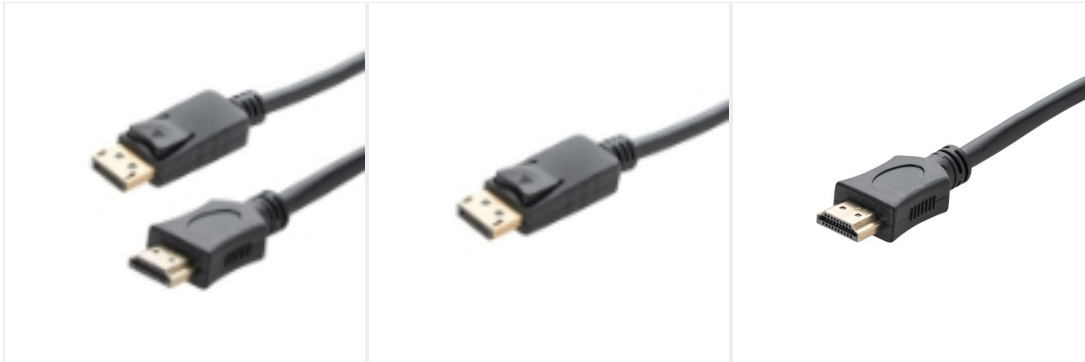

## PRODUCT SPECIFICATION SHEET

Product Title: 2m DisplayPort to HDMI Connector Cable - Male to Male Gold Connectors

Product Code: 26-6220 | Brand: **connektgear**

---

### DESCRIPTION

Our DisplayPort to HDMI cable allows you to connect from your DP source device to your HDMI display device. Supporting high definition resolutions up to 4K @ 60Hz giving you crystal clear visuals and vibrant colours. Built with gold plated connectors and shielded wiring, it ensures reliable signal transmission, reduced interference, and long lasting durability. The flexible, strain relief design provides easy installation, whether you're connecting a TV, monitor, laptop or projector.

### PRODUCT DETAILS

- Resolution: 4K @ 60Hz
- Shielded cable prevents EMI
- DisplayPort latches protect from being pulled out
- Omni-directional
- Flexible strain relief moulded collar
- Lifetime warranty

### TECHNICAL SPECIFICATIONS

- Connector 1: DisplayPort Male (source)
- Connector 2: HDMI Type A Male
- Gold plated contacts
- Gold plated connectors
- Cable length: 2m
- Colour: Black