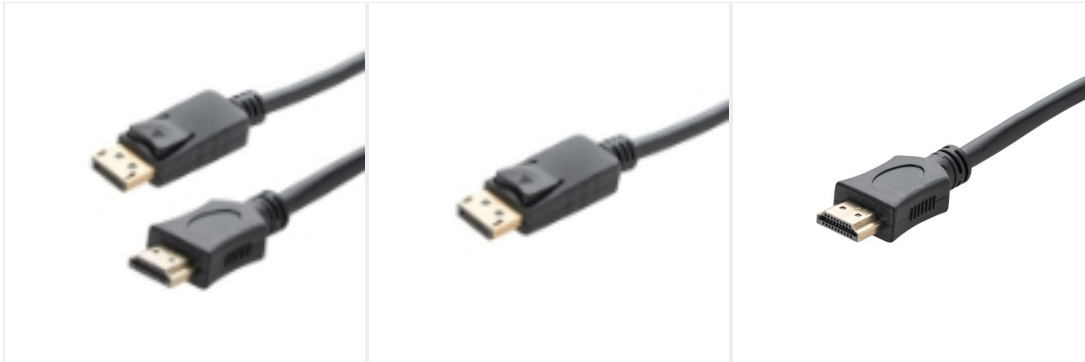

PRODUCT SPECIFICATION SHEET

Product Title: 2m DisplayPort to HDMI Connector Cable - Male to Male Gold Connectors

Product Code: 26-6220 | Brand: **connektgear**

DESCRIPTION

Our DisplayPort to HDMI cable allows you to connect from your DP source device to your HDMI display device. Supporting high definition resolutions up to 4K @ 60Hz giving you crystal clear visuals and vibrant colours. Built with gold plated connectors and shielded wiring, it ensures reliable signal transmission, reduced interference, and long lasting durability. The flexible, strain relief design provides easy installation, whether you're connecting a TV, monitor, laptop or projector.

PRODUCT DETAILS

- Resolution: 4K @ 60Hz
- Shielded cable prevents EMI
- DisplayPort latches protect from being pulled out
- Omni-directional
- Flexible strain relief moulded collar
- Lifetime warranty

TECHNICAL SPECIFICATIONS

- Connector 1: DisplayPort Male (source)
- Connector 2: HDMI Type A Male
- Gold plated contacts
- Gold plated connectors
- Cable length: 2m
- Colour: Black

PACKAGING SPECIFICATIONS

Box Quantity: 50

Pack Type: Bag

Dimensions: 182(W) x 255(H) x 0.2(D)mm

Material: Bio Materials

Weight: 0.10

Gross Weight: 5.5750kg

Country: PR China

Barcode: 5035624023482
