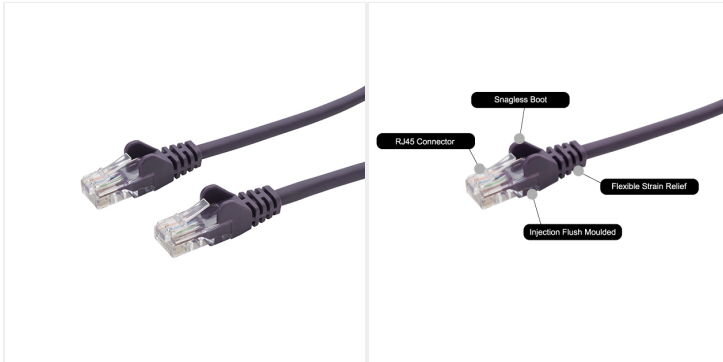

PRODUCT SPECIFICATION SHEET

Product Title: 7m RJ45 CAT6 UTP Stranded Flush Moulded LS0H Network Cable - 24AWG - Purple

Product Code: 31-0070P | Brand: **connektgear**

DESCRIPTION

Our CAT6 cables are perfect for connecting devices like computers, printers and smart TVs to a router, switch or modem. This allows them to join the local network (LAN) and access the internet seamlessly. CAT6 cables can support data transfer speeds of up to 1Gbps, making them ideal for everyday networking.

They are injection flush moulded meaning the boot is no larger than the RJ45 connector itself. This keeps the cable slim and easy to plug into devices like patch panels or side by side ports. The design also provides strain relief which reduces cable stress and lowers the risk of being damaged. In addition, the snagless boots protect the clip from breaking. Together, these features deliver enhanced durability, improved longevity and a professional appearance.

PRODUCT DETAILS

- Category 6 certified & verified
- Speed: 1Gbps
- Frequency: 250mhz
- Unshielded Twisted Pair (UTP): 8 core/4 pairs of twisted wire
- Stranded: 7 strands within each core
- Snagless boots
- Injection flush moulded
- Flexible strain relief
- Low smoke zero halogen (LSZH)
- Lifetime warranty

TECHNICAL SPECIFICATIONS

- Connector 1: RJ45 Male
- Connector 2: RJ45 Male
- Gold plated contacts
- AWG: 24
- Cable length: 7m
- Colour: Purple

PACKAGING SPECIFICATIONS

Box Quantity: 30

Pack Type: Bag

Dimensions: 252(W) x 345(H) x 0.2(D)mm