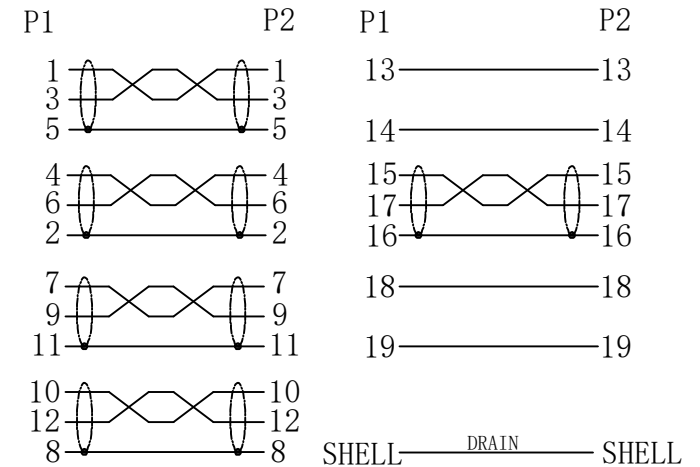

P/N	L/mm	T/mm
26-6210	1000	30
26-6220	2000	40

PIN OUT

NOTES:

1. OPEN/SHORT/INTERMITTENCE:100%.
2. INSULATION RESISTANCE:DC 300V 0.01S 10MΩ Min
3. CONDUCTIVE RESISTANCE:5Ω Max
4. RESOLUTION:1920*1080P@60Hz
5. RoHS & REACH COMPLIANT

⑧	DUST CAP	DP MALE DUST CAP	1	PCS
⑦	DUST CAP	HDMI A MALE DUST CAP	1	PCS
⑥	MOLDED	45P BLACK PVC		G
⑤	MOLDED	LDPE		G
④	PLASTIC HOOD	DP MALE BLACK PLASTIC HOOD	1	SET
③	CONNECTOR	DP 20PIN MALE, THE PIN GOLD PLATED, BLACK INSULATION, GOLD PLATED SHELL+IC:PS8121E	1	PCS
②	CONNECTOR	HDMI 19PIN MALE, THE PIN GOLD PLATED, BLACK INSULATION, GOLD PLATED SHELL	1	PCS
①	CABLE	[7/0. 10TC*1P+D (7/0. 10TC)+AL+MY]*4+7/0. 10TC*5C+7/0. 10TC*1P+AL+D (1/0. 254BC)+B (80/0. 12AL-MG), BLACK PVC JACKET, OD:6.0±0.2MM, MARKING:HIGH SPEED HDMI [®] CABLE	L	MM
NO.	MATERIAL	DESCRIPTION	QTY.	UNIT

Ltemref	Quantity	Title/Name, designation, material, dimension etc	Article NO./Reference		
Designed by FLY	Checkde by HELEN	Approved by - date 2025. 10. 29	File name	Date 2025. 10. 29	Scale FREE
ANGLE:			DP M-HDMI AM		
UNIT:MM			26-62X0	Edition 1	Sheet 1/1