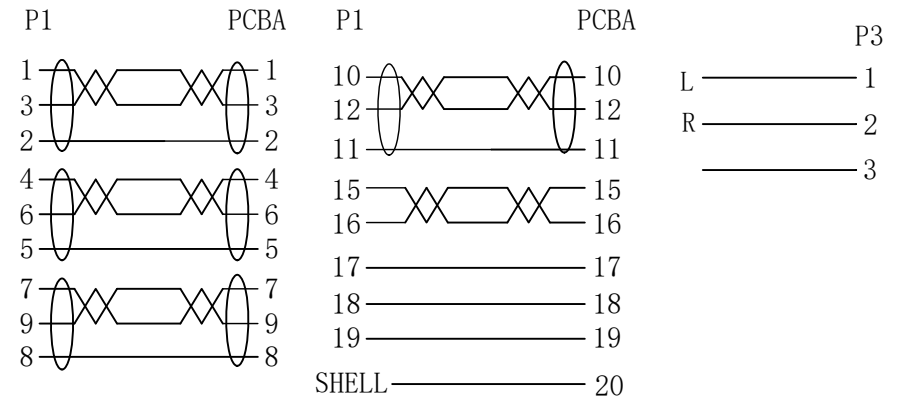

NOTES:

1. OPEN/SHORT/INTERMITTENCE: 100%.
2. RESOLUTION: 1920*1080P@60Hz
3. RoHS & REACH COMPLIANT

PIN OUT

⑨	DUST CAP	HDMI A MALE DUST CAP	2	PCS
⑧	MOLDED	45P BLACK PVC		G
⑦	MOLDED	LDPE	1	PGS
⑥	THUMB SCREW	#40-40 (Ø2.3*L55 BLACK PVC)		
⑤	CONNECTOR3	3.5MM AUDIO MALE WHIT NI PLATED	1	PCS
④	CONNECTOR2	VGA M, GOLD PLATED PIN, BLACK INSULATION, NICKEL PLATED SHELL+PCBA (IC:AG6201)	1	PCS
③	CONNECTOR1	HDMI A MALE, GOLD PLATED PIN, BLACK INSULATION, NICKEL PLATED SHELL	1	PCS
②	CABLE 2	(7/0.12BC)*2C+S (28*0.10BC) BLACK PVC JACKET OD:3.0±0.2MM	1	PCS
①	CABLE 1	[1/0.254BC*1P+D (1/0.254BC)+AL/MYLAR]*5C+ (1/0.254BC)*4C+AL+D (1/0.254BC)+B (80/0.12ALM), BLACK PVC JACKET OD:6.0±0.2MM, MARKING:High Speed HDMI Cable with Ethernet E***兄 AWM STYLE 20276 80° C 30V VW -1	L	MM
NO.	MATERIAL	DESCRIPTION	QTY.	UNIT

Ltemref	Quantity	Title/Name, designation, material, dimension etc			Article NO./Reference	
Designed by FLY	Checkde by HELEN	Approved by - date 2025.11.06	File name	Date 2025.11.06	Scale FREE	
ANGLE:				HDMI AM-VGA M+AUDIO		
UNIT:MM				26-7020/VGA		Edition 1