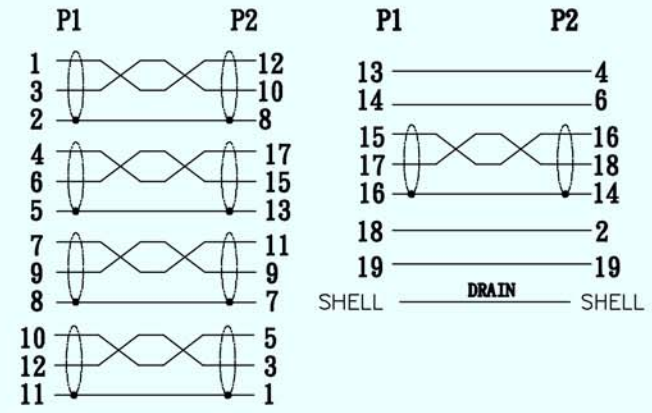

RevNo	Revision note	Date	Signature	Checked
-------	---------------	------	-----------	---------

PIN OUT

NOTES:

- 1:100% short,open and miss wire test.
- 2:HD-TV:4K*2K,60HZ
- 3:Marking:DisplayPort Cable E***** AWM
STYLE 20276 80t 30V VW-1
- 4:RoHS & REACH Compliant.

NO.	MATERIAL	DESCRIPTION	QTY.	UNIT
⑥	OUTER MOULDED	BLACK 45P PVC	0.028	KG
⑤	HOUSING	ABS OUTER HOUSING FOR MDP MALE,BLACK	1	PCS
④	HOUSING	ABS OUTER HOUSING FOR DP MALE,HOOK TYPE,BLACK	1	PCS
③	CONNECTOR	MINI DISPLAYPORT MALE,WHITE INSULATOR,GOLD PLATED PIN AND SHELL	1	PCS
②	CONNECTOR	DP MALE,HOOK TYPE,GOLD PLATED CONTACTS AND SHELL,BLACK INSULATION	1	PCS
①	CABLE	(1P*7/0.08TC+D+FAM)*5C+7/0.08TC*5C+AL+D+B,JACKET:BLACK PVC,OD:5.0±0.2MM	1000	MM

Ltemref	Quantity	Title/Name,designation,material,dimension etc			Article No./Reference	
Designed by	Checked by	Approved by - date	File name	Date	Scale	
		Feb 28,2017	DP M-MDP M M	Feb 28,2017	FREE	
ANGLE:				DP M TO MDP M,BLACK,1M		
UNIT-MM				26-7181	Edition 1	Sheet 1/1