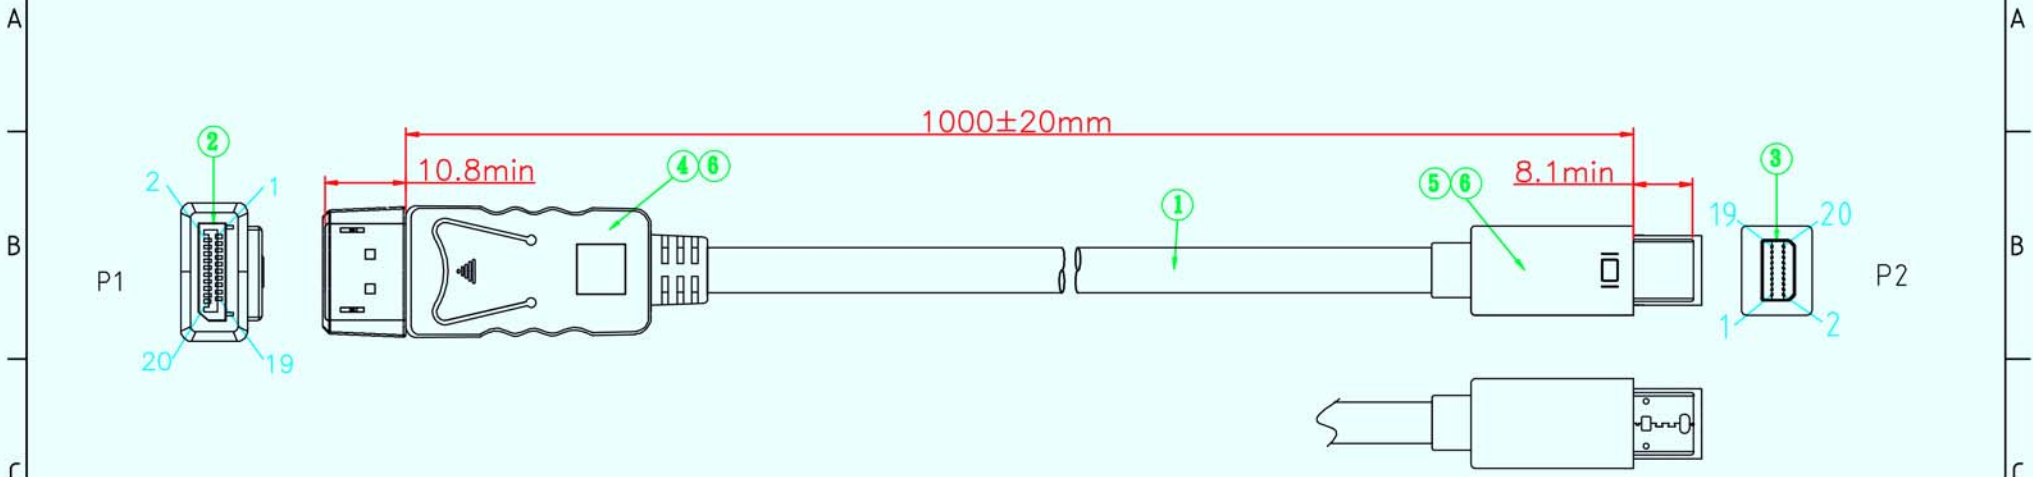

RevNo	Revision note	Date	Signature	Checked
-------	---------------	------	-----------	---------

PIN OUT

NOTES:

- 1:100% short,open and miss wire test.
- 2:HD-TV:4K*2K,60HZ
- 3:Marking:DisplayPort Cable E***** AWM
STYLE 20276 80t 30V VW-1
- 4:RoHS & REACH Compliant.

NO.	MATERIAL	DESCRIPTION	QTY.	UNIT
⑥	OUTER MOULDED	BLACK 45P PVC	0.028	KG
⑤	HOUSING	ABS OUTER HOUSING FOR MDP MALE,BLACK	1	PCS
④	HOUSING	ABS OUTER HOUSING FOR DP MALE,HOOK TYPE,BLACK	1	PCS
③	CONNECTOR	MINI DISPLAYPORT MALE,WHITE INSULATOR,GOLD PLATED PIN AND SHELL	1	PCS
②	CONNECTOR	DP MALE,HOOK TYPE,GOLD PLATED CONTACTS AND SHELL,BLACK INSULATION	1	PCS
①	CABLE	(1P*7/0.08TC+D+FAM)*5C+7/0.08TC*5C+AL+D+B,JACKET:BLACK PVC,OD:5.0±0.2MM	1000	MM

Ltemref	Quantity	Title/Name,designation,material,dimension etc			Article No./Reference	
Designed by	Checked by	Approved by - date	File name	Date	Scale	
		Feb 28,2017	DP M-MDP M M	Feb 28,2017	FREE	
ANGLE:				DP M TO MDP M,BLACK,1M		
UNIT-MM				26-7181	Edition 1	Sheet 1/1